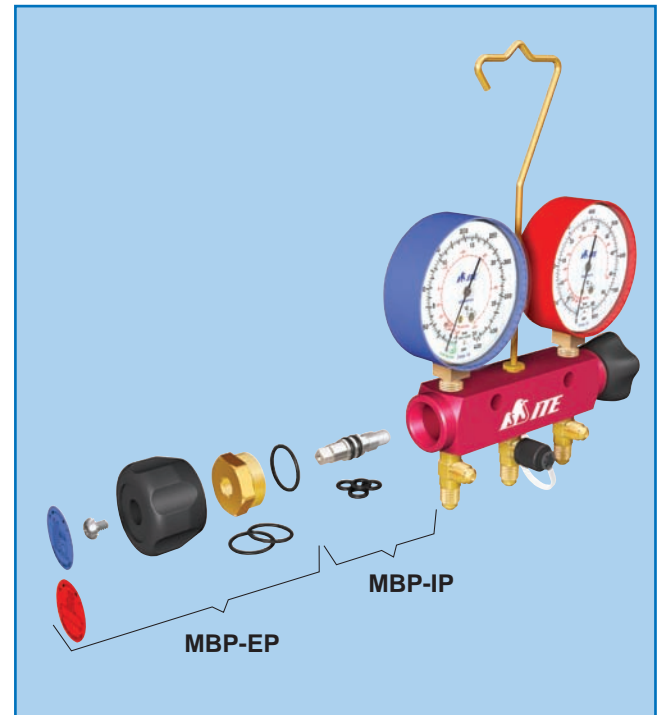

9. SPARE PARTS

FOR "ITE" DIAPHRAGM MANIFOLDS

MB-EP	External spare parts kit
MB-HH	Spare hook
MB-IP	Internal spare parts kit + set of 4 coloured labels
MB-SP	Sight glass parts
MB-SR	Sight glass remover
MV-8520	Y-fitting 1/8" MPT x 1/4" MFL x 1/4" MFL

FOR MB2-AP

MBP-EP	External parts kit
MBP-IP	Internal parts kit + set of two coloured labels
MB-HH	Spare hook

FOR M2-14

MR-14-BH	Blue handwheel
MR-14-RH	Red handwheel
MR-14-VK	Valve kit complete
MR-14-VS	Valve seat only

FOR ALL MANIFOLDS

CRISTAL CLEAR 84617-E/N	Plastic screw-on gauge lens (80 mm) Anti-shock, portable carrying case.
--	--