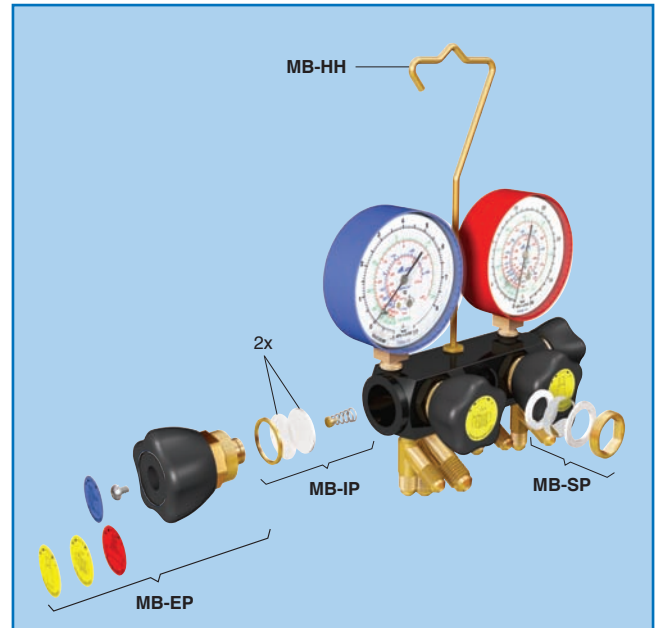

9. SPARE PARTS

FOR "ITE" DIAPHRAGM MANIFOLDS

MB-EP	External spare parts kit
MB-HH	Spare hook
MB-IP	Internal spare parts kit + set of 4 coloured labels
MB-SP	Sight glass parts
MB-SR	Sight glass remover
MV-8520	Y-fitting 1/8" MPT x 1/4" MFL x 1/4" MFL

FOR MB2-AP

MBP-EP	External parts kit
MBP-IP	Internal parts kit + set of two coloured labels
MB-HH	Spare hook

FOR M2-14

MR-14-BH	Blue handwheel
MR-14-RH	Red handwheel
MR-14-VK	Valve kit complete
MR-14-VS	Valve seat only

FOR ALL MANIFOLDS

CRISTAL CLEAR 84617-E/N	Plastic screw-on gauge lens (80 mm) Anti-shock, portable carrying case.
--	--