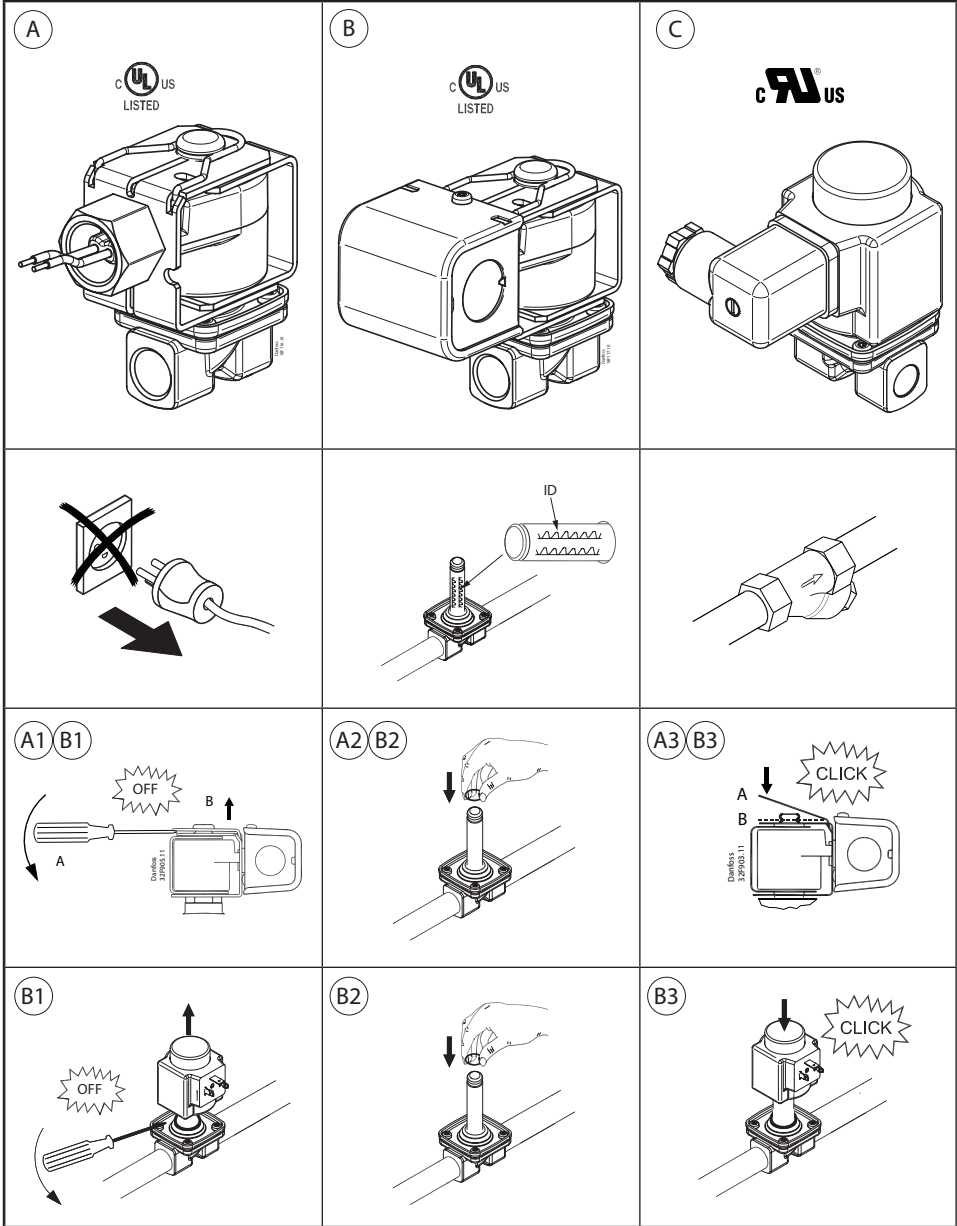

Installation guide

Solenoid valve

Type EV220B 6 - EV220B 22

032R9328

032R9328

4

5

6