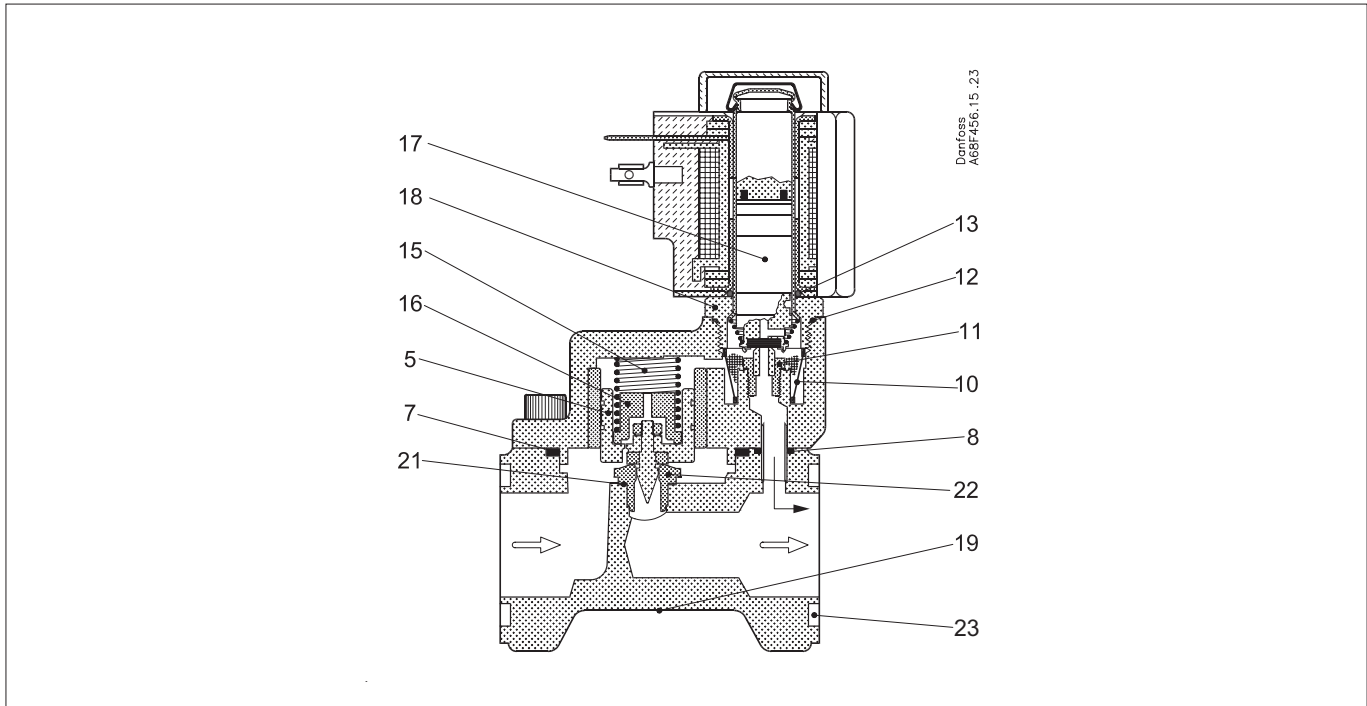

Data sheet – Spare parts and accessories

Electric expansion valve
Type AKVA 10

Description	Pos. #	Qty.	Code no.
Orifice			
Orifice 10-1	7	1	068F0526
Alu gasket	4	10	
Orifice 10-2	7	1	068F0527
Alu gasket	4	10	
Orifice 10-3	7	1	068F0528
Alu gasket	4	10	
Orifice 10-4	7	1	068F0529
Alu gasket	4	10	
Orifice 10-5	7	1	068F0530
Alu gasket	4	10	
Orifice 10-6	7	1	068F0531
Alu gasket	4	10	
Orifice 10-7	7	1	068F0532
Alu gasket	4	10	

Description	Pos. #	Qty.	Code no.
Filter			
Filter	6	10	068F0540
Alu gasket	4	10	
Armature set			
Armature	1	1	068F5045
Armature tube assembly	3	1	
Alu gasket	4	1	

Data sheet – Spare parts and accessories

Electric expansion valve
Type AKVA 15

Description	Pos. #	Qty.	Code no.
-------------	--------	------	----------

Piston kit - AKVA 15-1

Piston assembly	5	1	068F5265
Square gasket, rubber	7	1	
O-ring	8	1	
Spring	15	1	
Insert	16	1	
Label	19	1	

Piston kit - AKVA 15-4

Piston assembly	5	1	068F5268
Square gasket, rubber	7	1	
O-ring	8	1	
Spring	15	1	
Insert	16	1	
Label	19	1	

Description	Pos. #	Qty.	Code no.
-------------	--------	------	----------