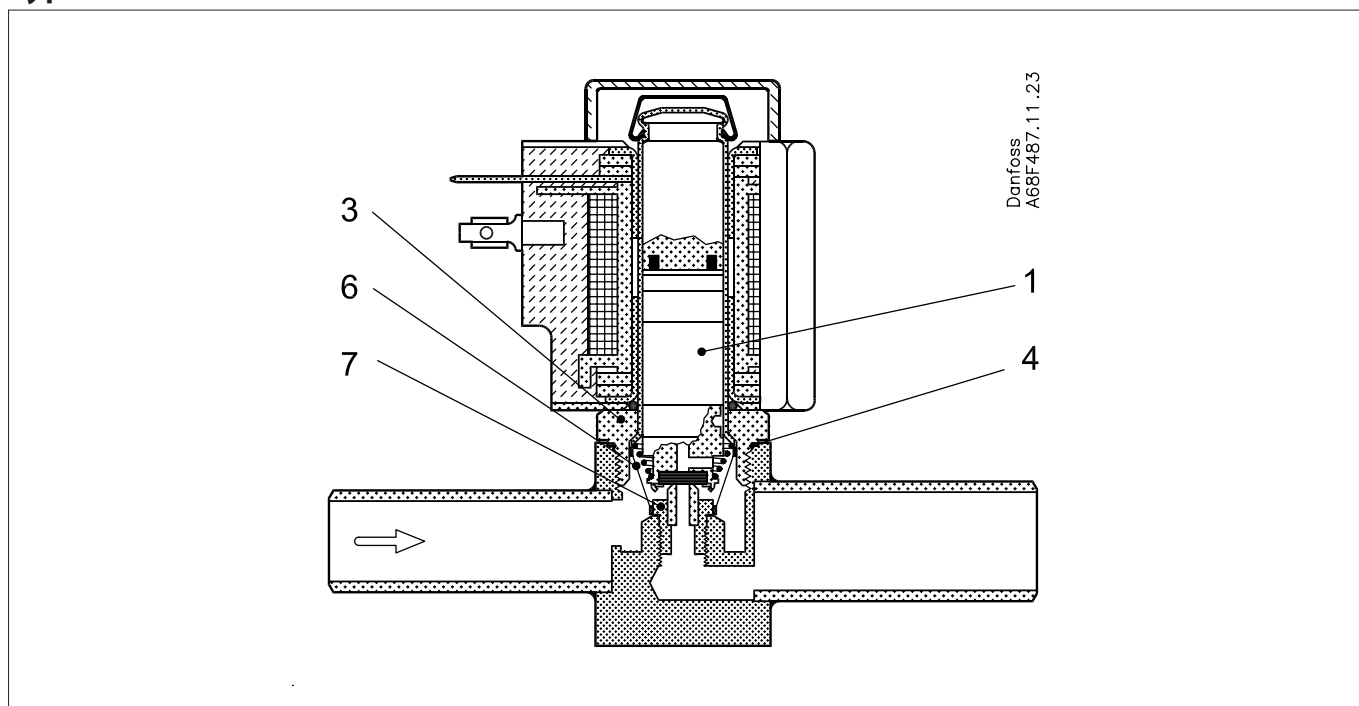

Data sheet – Spare parts and accessories

Electric expansion valve
Type AKVA 10

Description	Pos. #	Qty.	Code no.
Orifice			
Orifice 10-1	7	1	068F0526
Alu gasket	4	10	
Orifice 10-2	7	1	068F0527
Alu gasket	4	10	
Orifice 10-3	7	1	068F0528
Alu gasket	4	10	
Orifice 10-4	7	1	068F0529
Alu gasket	4	10	
Orifice 10-5	7	1	068F0530
Alu gasket	4	10	
Orifice 10-6	7	1	068F0531
Alu gasket	4	10	
Orifice 10-7	7	1	068F0532
Alu gasket	4	10	

Description	Pos. #	Qty.	Code no.
Filter			
Filter	6	10	068F0540
Alu gasket	4	10	
Armature set			
Armature	1	1	068F5045
Armature tube assembly	3	1	
Alu gasket	4	1	

Data sheet – Spare parts and accessories

Electric expansion valve
Type AKVA 15

Description	Pos. #	Qty.	Code no.
-------------	--------	------	----------

Piston kit - AKVA 15-1

Piston assembly	5	1	068F5265
Square gasket, rubber	7	1	
O-ring	8	1	
Spring	15	1	
Insert	16	1	
Label	19	1	