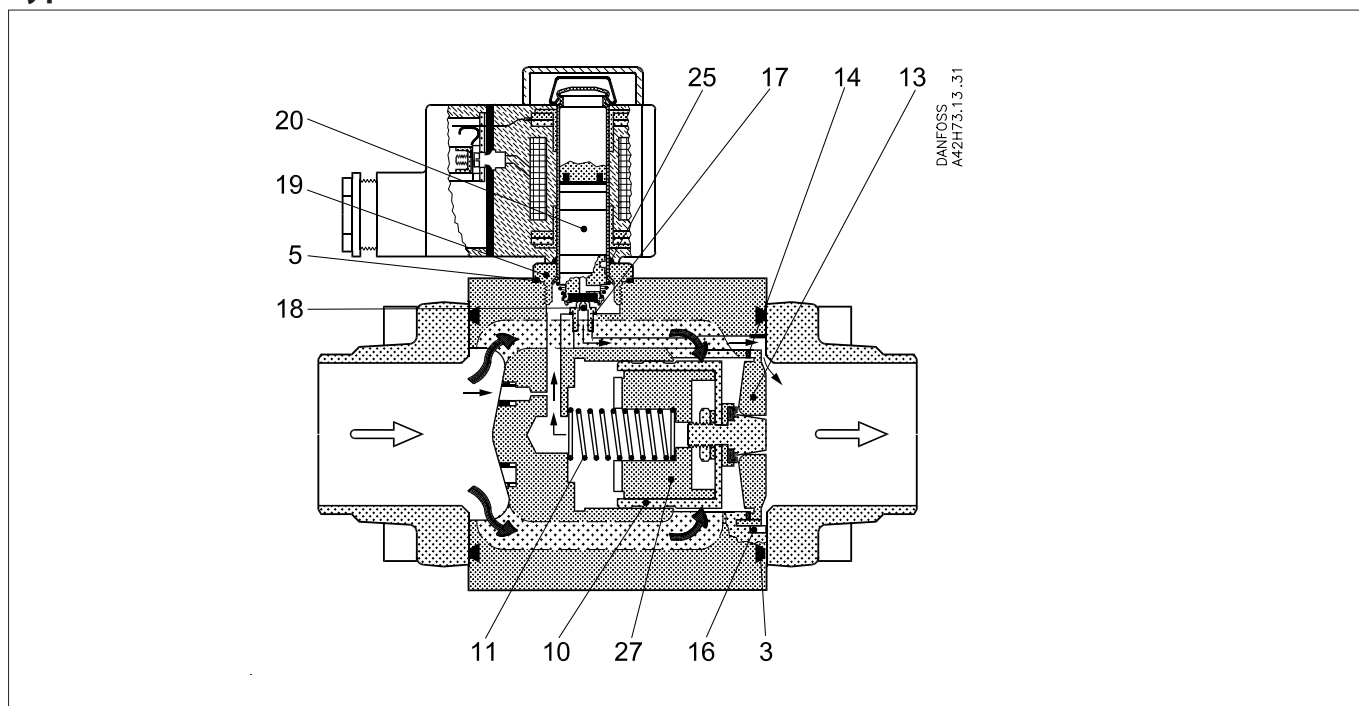

Orifice set

Main orifice	22	1	068F5261
Pilot orifice	11	1	
Alu gasket	21	1	
O-ring	8	1	
Square gasket, rubber	7	1	

Armature set

Armature	17	1	068F5045
Armature tube assembly	18	1	
Alu gasket	12	1	

Filter

Filter	10	10	068F0540
Alu gasket	12	10	

Gasket set

O-ring	8	10	068F5264
O-ring	13	10	
Alu gasket	12	10	
Alu gasket	21	10	
Square gasket, rubber	7	10	
Flange gasket	23	20	

Data sheet – Spare parts and accessories

Electric expansion valve
Type AKVA 20